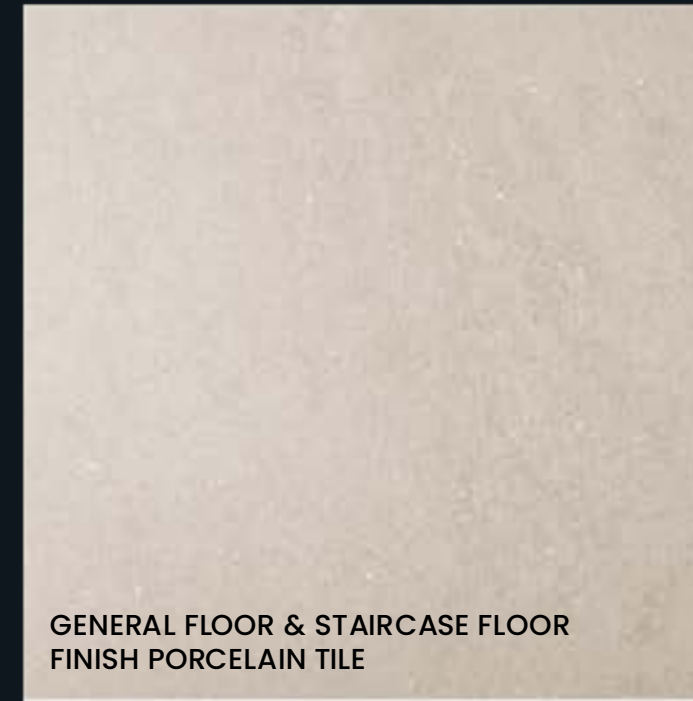

CEILING PAINT

WALL PAINT

KITCHEN UPPER CABINET & INTERNAL CARCASS SOLID COLOR LAMINATE/MELAMINE FINISH

LOWER KITCHEN CABINET SHUTTERS & JOINERY TIMBER-LOOK LAMINATE FINISH

GENERAL FLOOR & STAIRCASE FLOOR FINISH PORCELAIN TILE