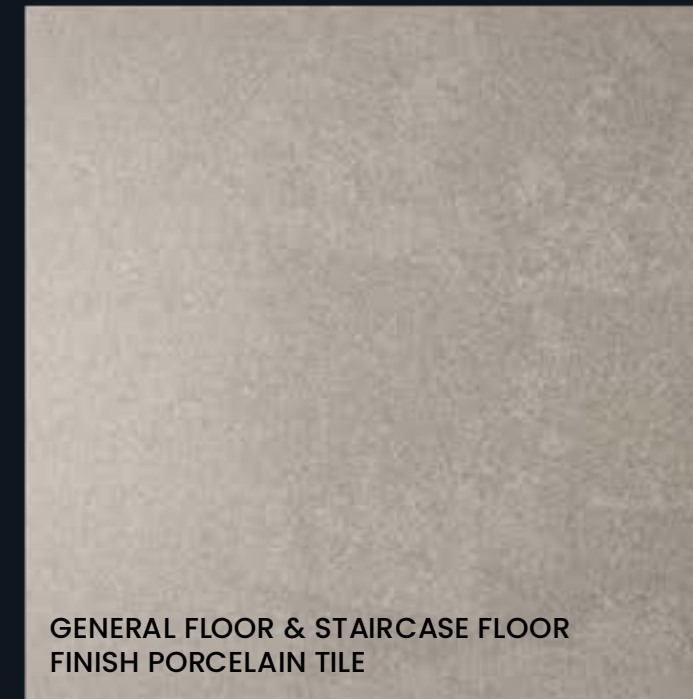

CEILING PAINT

WALL PAINT

KITCHEN UPPER CABINET & INTERNAL CARCASS SOLID COLOR LAMINATE/MELAMINE FINISH

LOWER KITCHEN CABINET SHUTTERS & JOINERY TIMBER-LOOK KAMINATE FINISH

GENERAL FLOOR & STAIRCASE FLOOR FINISH PORCELAIN TILE